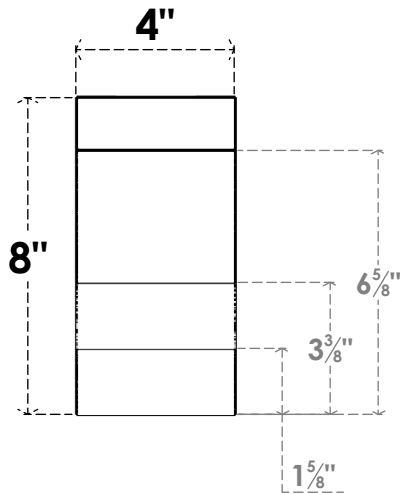

# ITEM NUMBER: RFTURO040X08000X36000X008ASH00RCPR

4"W X 8"H X 36"L TIMBERTHANE ROUGH CEDAR ASHEBORO FAUX WOOD OPEN RAFTER TAIL, 8"L  
END, PRIMED TAN **36"**

## ISOMETRIC

GENERATED DATE : 03/02/2023

EKENA MILLWORK  
2300 WEST MAIN ST.  
CLARKSVILLE, TX 75426  
TOLL FREE: 866-607-0453  
WWW.EKENAMILLWORK.COM